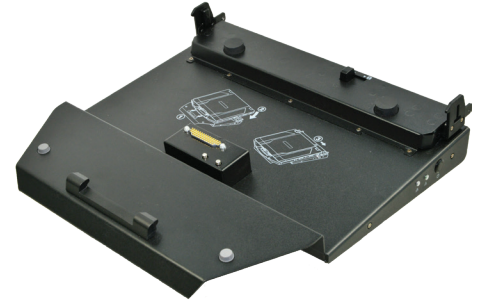

S14I Office Dock

DURABOOK
Prepared for the Unexpected

ROCK SOLID ENGINEERING. RELIABLE PERFORMANCE.

- Strong Durable Aluminum Construction
- Ergonomic - Designed For Safety And Usability
- Laptop Secure Lock With Quick Release
- Power Button with Power & Network LED Indicators
- 3 Year Limited Warranty
- Integrated Genuine Durabook Circuit Board
- Finished In High Quality Black Epoxy Powder Coat

OFFICE DOCK ANATOMY