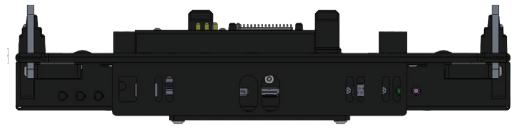

# S14I Vehicle Mount

**DURABOOK**  
Prepared for the Unexpected

## ROCK SOLID ENGINEERING. RELIABLE PERFORMANCE.

- Strong Durable Aluminum Construction
- Ergonomic - Designed For Safety And Usability
- VESA 75 Mounting Studs
- Low Profile Footprint For Increased Usable Cabin Space
- Key Lockable For Added Theft Deterrence
- Integrated Cable Management Bracket
- 3 Year Limited Warranty
- Integrated Genuine Durabook Circuit Board
- Finished In High Quality Black Epoxy Powder Coat
- Cradle Also Available (No Electronics)

## VEHICLE MOUNT ANATOMY