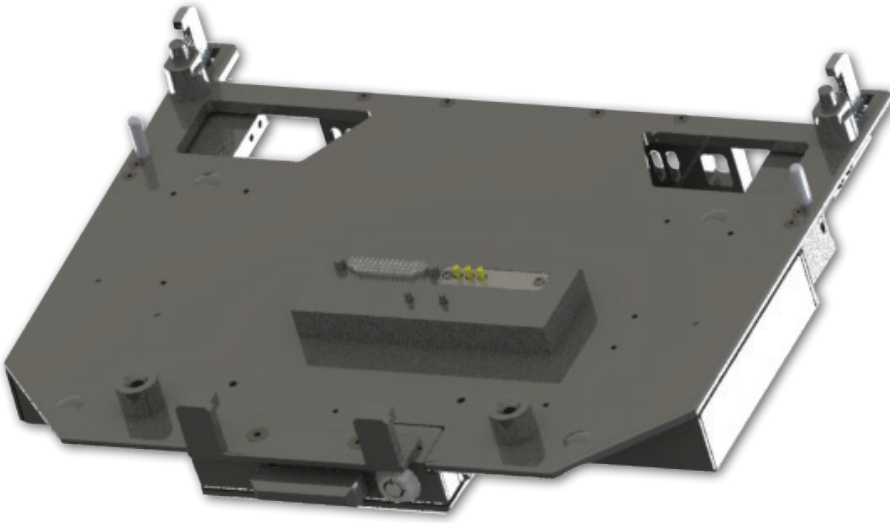

# S14I Vehicle Mount

**DURABOOK**  
Prepared for the Unexpected

## ROCK SOLID ENGINEERING. RELIABLE PERFORMANCE.

- Strong Durable Aluminum Construction
- Ergonomic - Designed For Safety And Usability
- VESA 75 Mounting Studs
- Low Profile Footprint For Increased Usable Cabin Space
- Key Lockable For Added Theft Deterrence
- Integrated Cable Management Bracket
- 3 Year Limited Warranty
- Integrated Genuine Durabook Circuit Board
- Finished In High Quality Black Epoxy Powder Coat
- Cradle Also Available (No Electronics)

## VEHICLE MOUNT ANATOMY