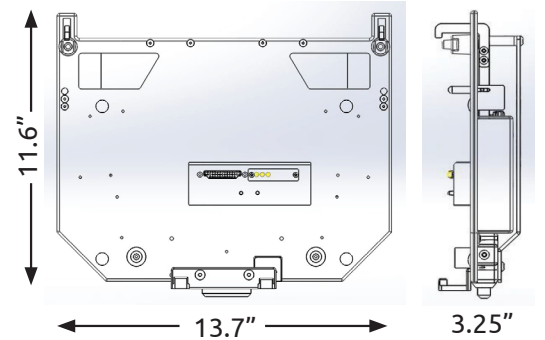

# S14I Vehicle Mount

**DURABOOK**  
Prepared for the Unexpected

## ROCK SOLID ENGINEERING. RELIABLE PERFORMANCE.

- Strong Durable Aluminum Construction
- Ergonomic - Designed For Safety And Usability
- VESA 75 Mounting Studs
- Low Profile Footprint For Increased Usable Cabin Space
- Key Lockable For Added Theft Deterrence
- Integrated Cable Management Bracket
- 3 Year Limited Warranty
- Integrated Genuine Durabook Circuit Board
- Finished In High Quality Black Epoxy Powder Coat
- Cradle Also Available (No Electronics)

## VEHICLE MOUNT ANATOMY